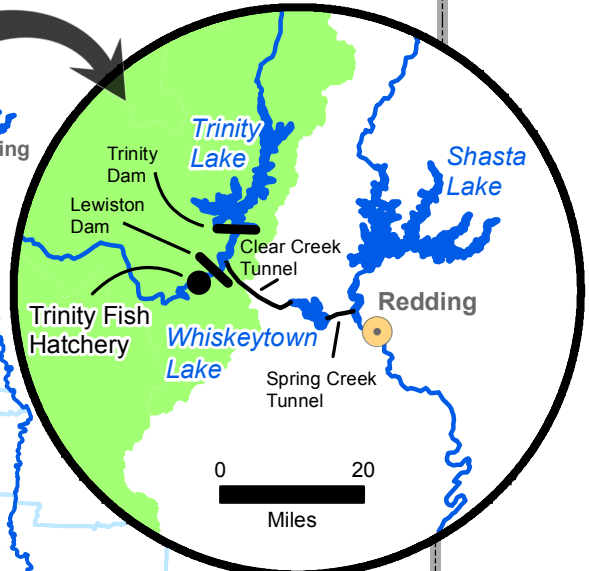

Klamath Reservation (1954)

Mazama Tree Forest

Karuk Reservation

USGS KNK Gage - RM7.5

2002 Chinook Salmon Die Off - RM16.4

Yurok Reservation

Hoopa Reservation

Trinity River Restoration Program

Klamath River Basin

- Klamath River Dams
- ① Link River Dam
- ② Keno Dam
- ③ John Boyle Dam
- ④ Copco Lake Dam
- ⑤ Iron Gate Dam
- ↑ SWP & CVP Pumping Plants ⑥

□ Congressional Districts (113th)

MAP Klamath Basin & Central Valley water supplies and facilities